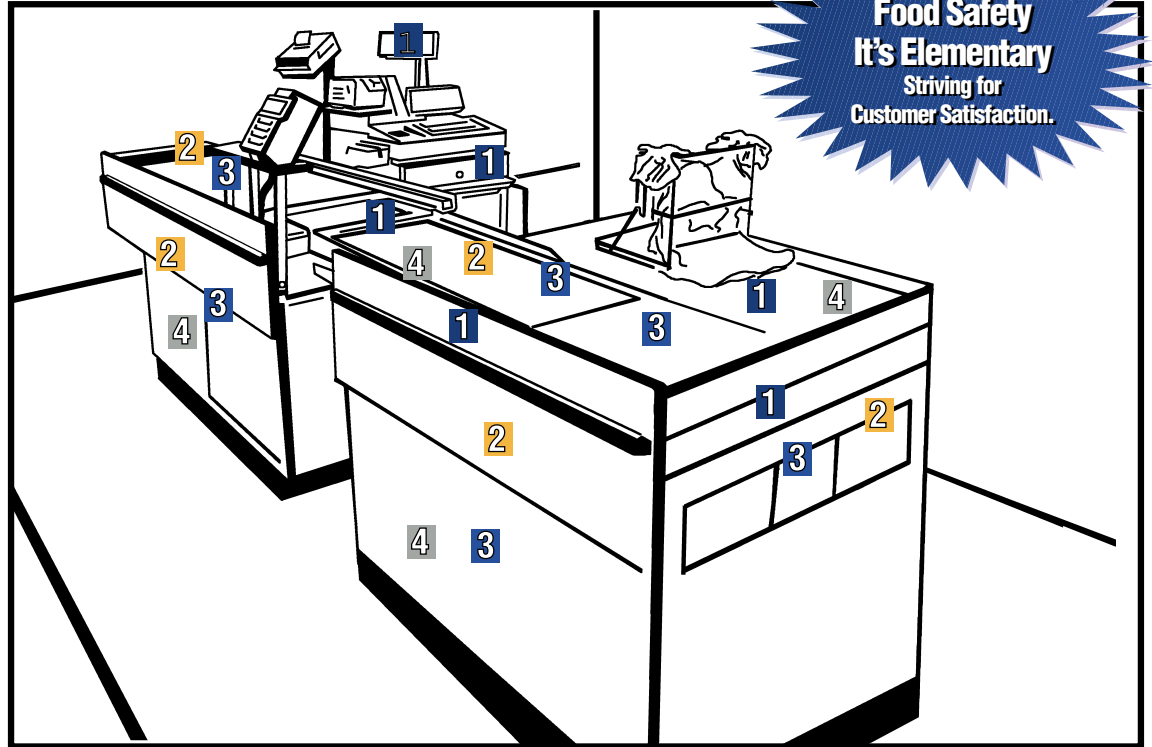

CHECK LANE QUARTS (FULLER)

Check Lane Cleaning Procedures

Food Safety
It's Elementary
Striving for
Customer Satisfaction.

READ and FOLLOW all label directions before using products.

Distributed By:

MSDS Fax Retrieval: **800-551-0101** TECH HOTLINE: **800-810-4829**

CHECK LANE GALLONS (FULLER)

Check Lane Cleaning Procedures

Food Safety
It's Elementary
Striving for
Customer Satisfaction.

1 FULLSPARKLE WINDOW CLEANER

Cleans and Polishes All Hard Surfaces.

2 NEUTRA SCRUB