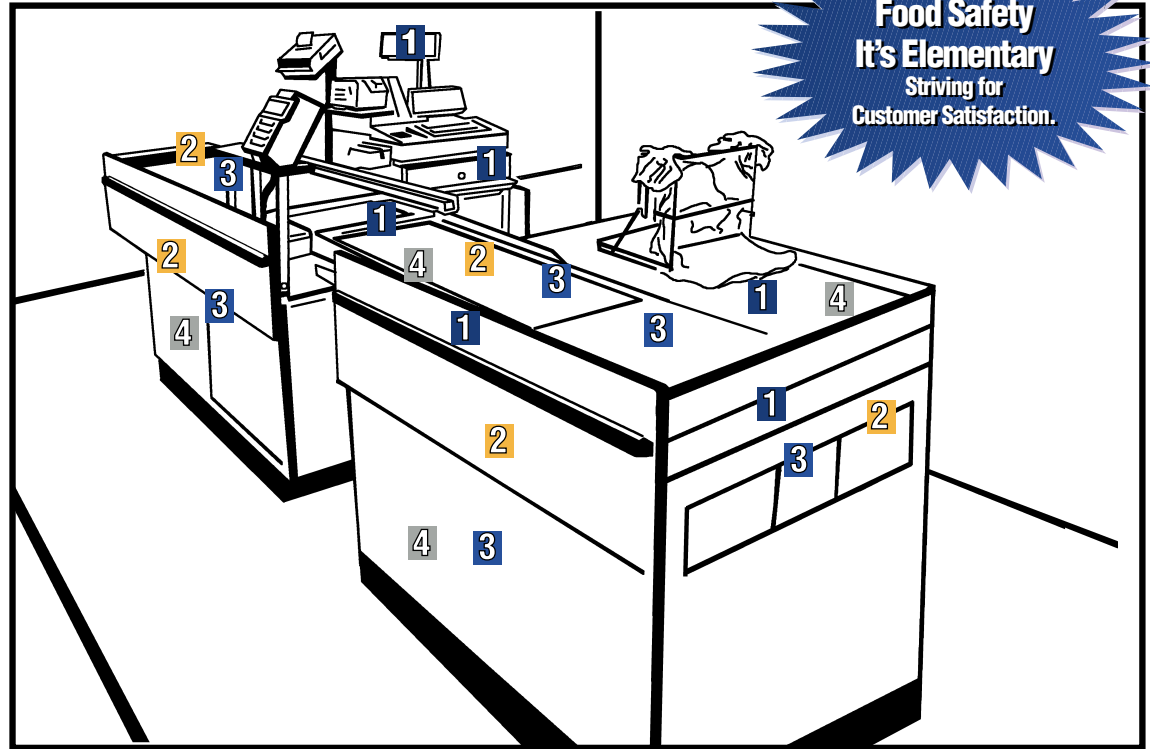

CHECK LANE QUARTS (FULLER)

Check Lane Cleaning Procedures

Food Safety
It's Elementary
Striving for
Customer Satisfaction.

READ and FOLLOW all label directions before using products.

Distributed By:

MSDS Fax Retrieval: **800-551-0101** TECH HOTLINE: **800-810-4829**

CHECK LANE GALLONS (FULLER)

Check Lane Cleaning Procedures

Food Safety
It's Elementary
Striving for
Customer Satisfaction.

1 FULLSPARKLE WINDOW CLEANER

Cleans and Polishes All Hard Surfaces.

2 NEUTRA SCRUB